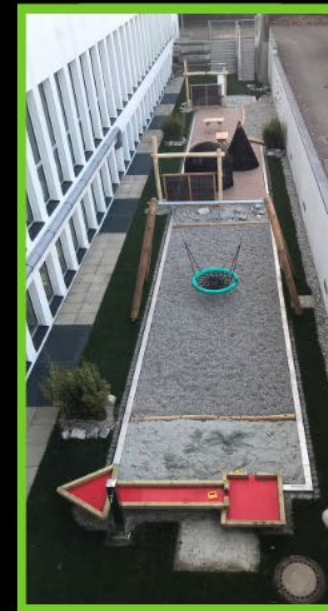

Jules
verne
campus

Grundschr
elemen'

Gv

Welcome to our
JULES VERNE CAMPUS
Virtual Tour

ISLAND - Ground Floor
Reception, Kindergarten, Oasis

Kindergarten

Oasis

TREE - 1st Floor

Coffee Bar, Learning Studio Tree, Input Rooms Elementary School

Learning
Studio
Tree

Input Rooms
Elementary
School

AIR - 2nd Floor

Air Lounge, Learning Studio Air, Elementary + Grammar School Input Rooms, Terrace Garden